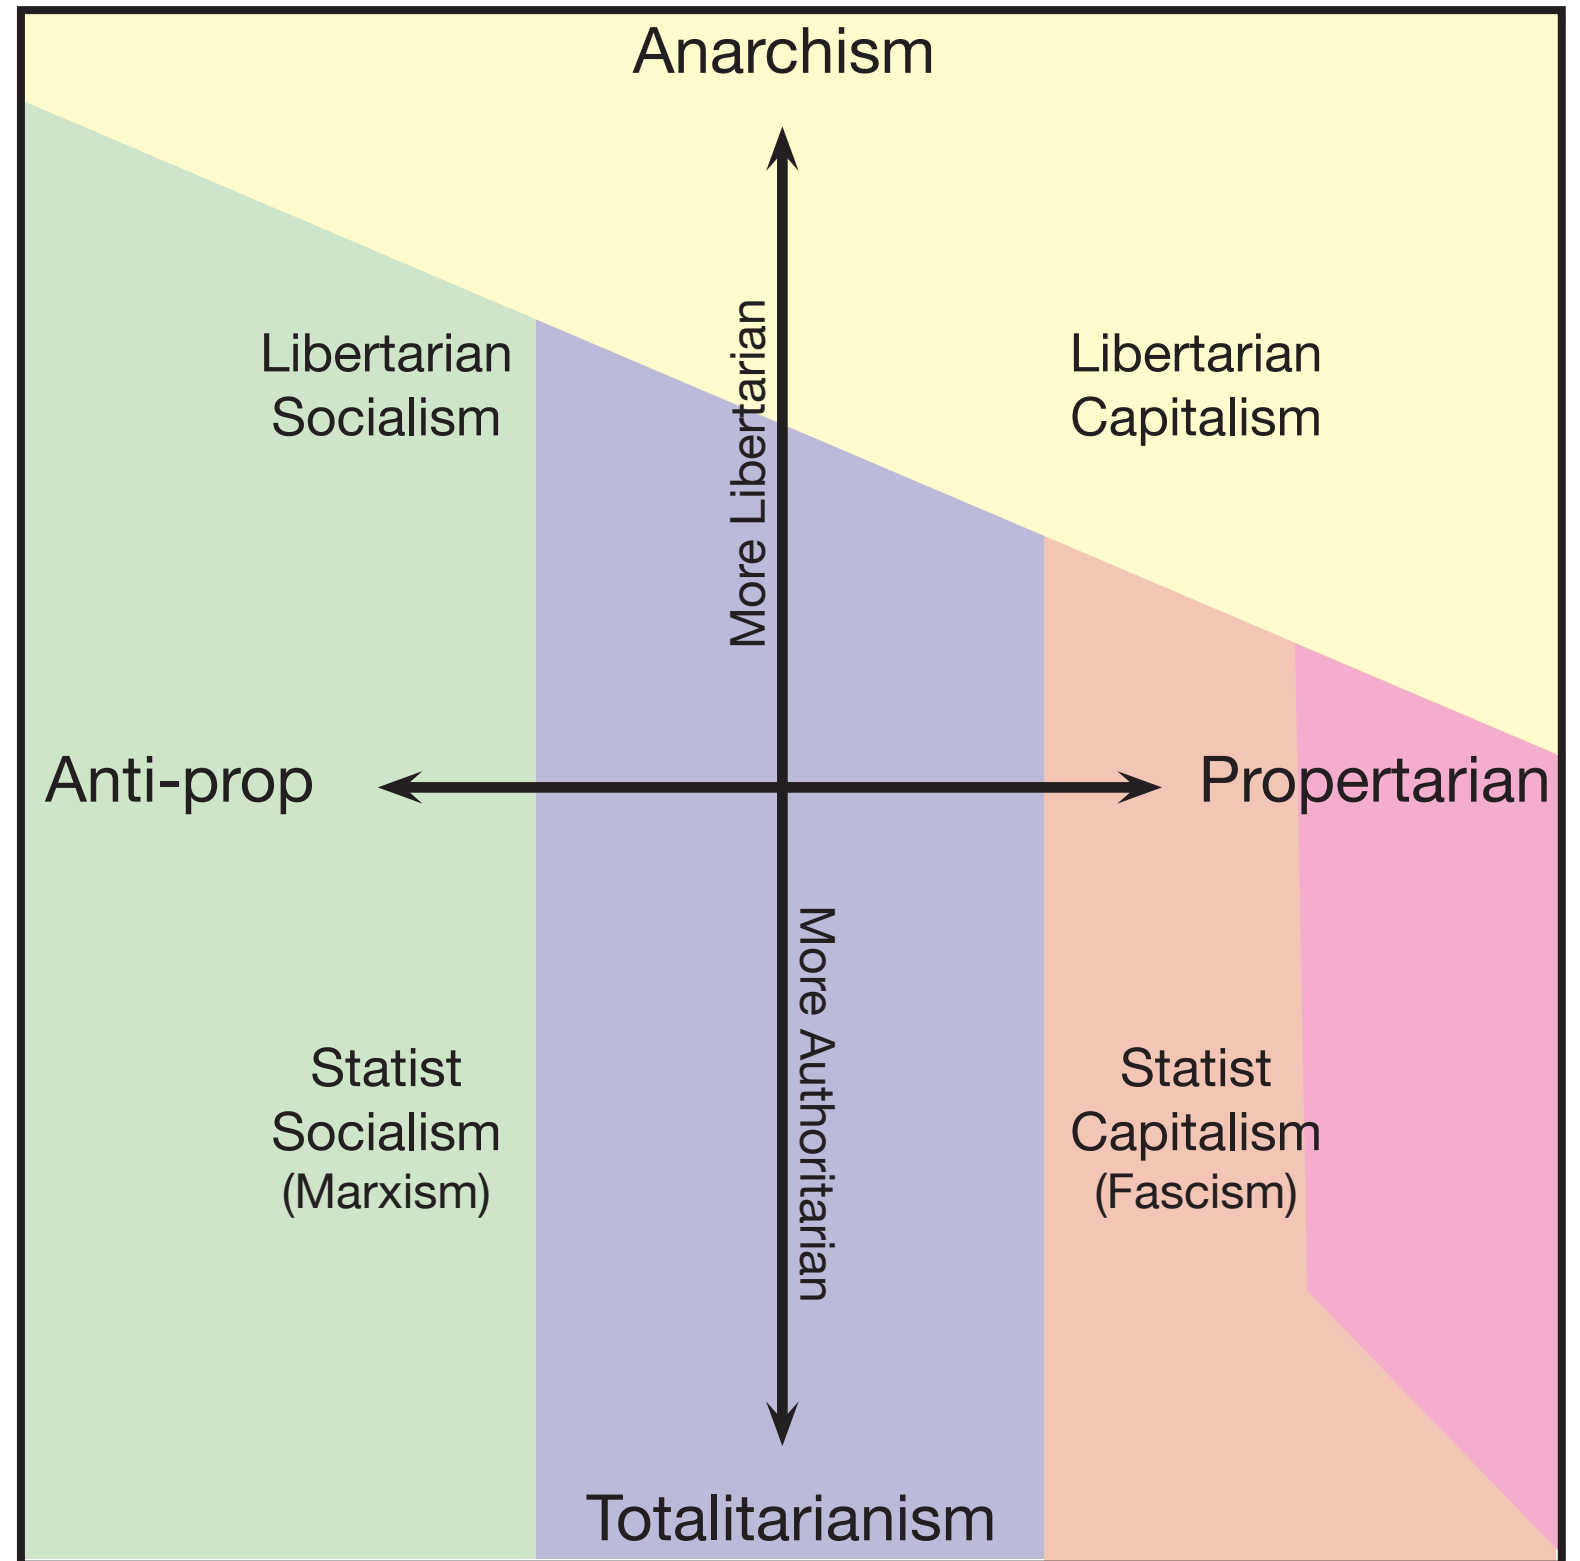

# Six Languages: How They Fit on the Political Spectrum

The libertarian idea is a meta-ethic, which may apply to any of the others.

The emo idea is altruistic concern for others, and overlaps other tribes.

That's how I see it. - Hogeye Bill