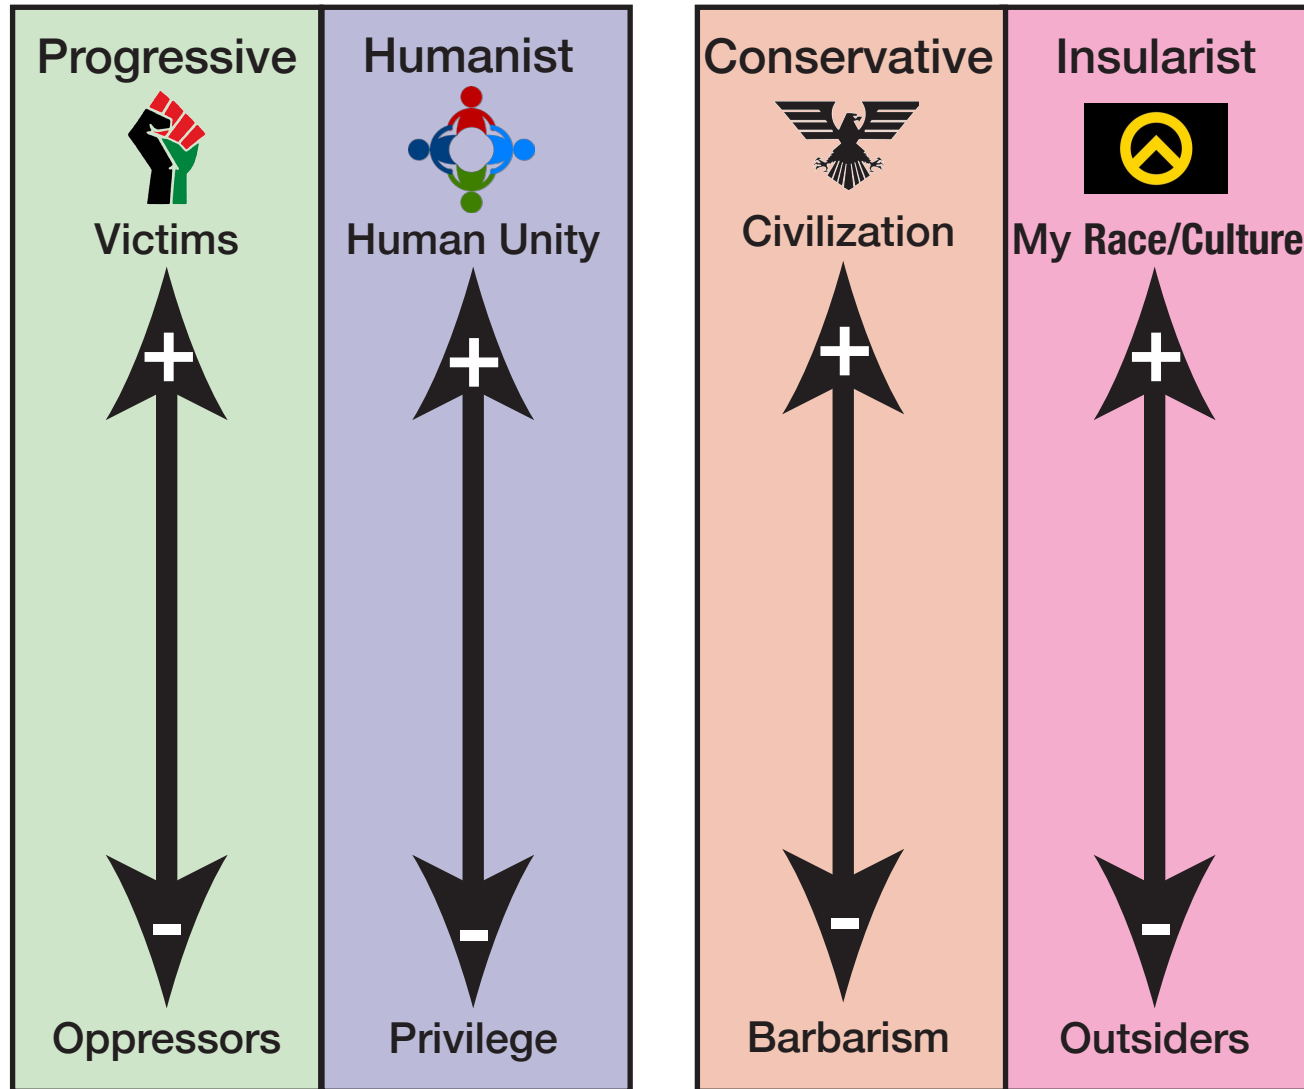

# Six Languages: How They Fit on the Political Spectrum

The libertarian idea is a meta-ethic, which may apply to any of the others.

The emo idea is altruistic concern for others, and overlaps other tribes.

That's how I see it. - Hogeye Bill